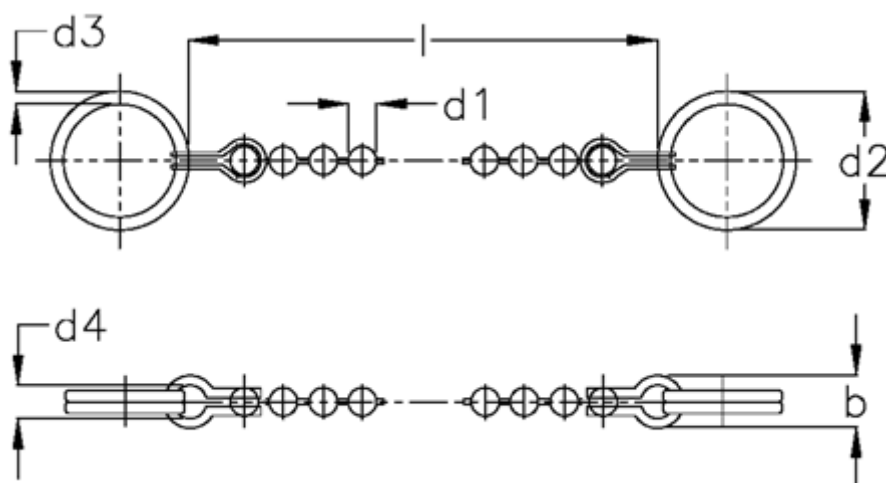

Data Sheet

Article number: 20015100018
Description: E+G Ball chain
GN 111-1000-18

Measures

b	= 6
d1	= 3.5
d2	= 18
d3	= 1.3
d4	= 4
l	= 1000
Static load (N)	= 90